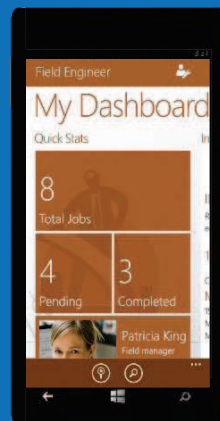

App universali